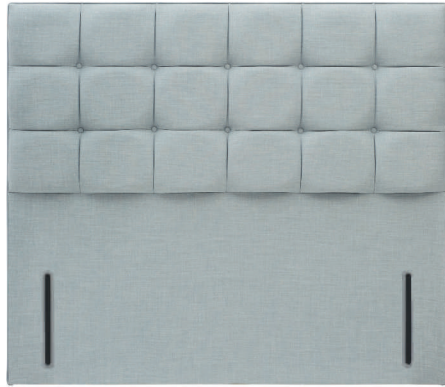

Height: Tall euro-slim/wide (160cm floor-to-top).

Depth: 9cm.

Shown above in euro-slim and Imperio 805 Grey upholstered fabric.

Katherine

An opulent euro-wide headboard with a curved top and unique curved wings that wrap around the head of the bed for a true design statement.

Height: Tall euro-wide (160cm floor-to-top).

Depth: Wings 26cm deep.

Shown above in euro-wide and Chocolate Weave upholstered fabric.

Victoria

A luxurious euro-slim rectangular, piped headboard with two rows of square segments.

Height: Tall euro-slim (160cm floor-to-top).

Depth: 9cm.

Shown above in euro-slim and Imperio 602 Turquoise upholstered fabric.

HEADBOARD

COLLECTION

Grace

A deeply-upholstered modern headboard design with three rows of deeply-buttoned squares.

Height: Euro-slim/wide (132cm floor-to-top).
Strutted (77cm design height).
Shallow (107cm divan base-to-top).

Depth: 9cm.

Shown above in euro-slim and Linoso 600 Sky upholstered fabric.

Vienna

A deeply-buttoned and exquisite, winged euro-wide headboard. The side wings, with piped detail, wrap around the head of the bed to provide a real design statement.