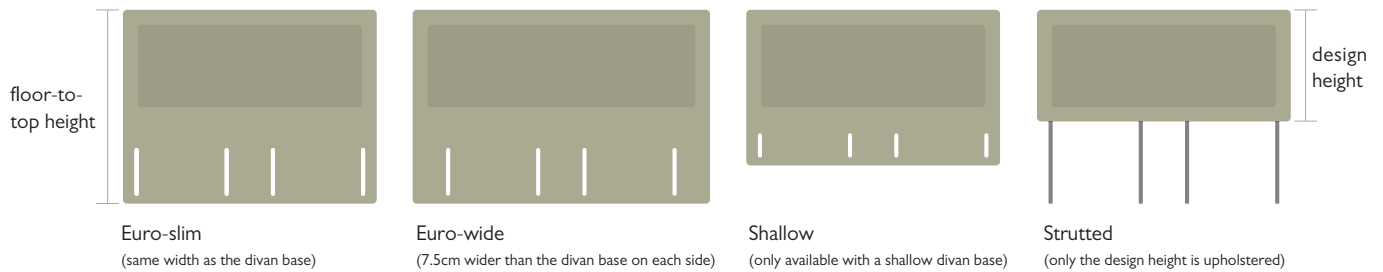

Eleanor euro-slim headboard shown above in Paris 200 Maroon upholstered fabric.

Katherine euro-wide winged headboard shown above in Omega Wattle Linwood upholstered fabric.

Harriett euro-slim headboard shown above in Imperio 805 Grey upholstered fabric.

HEADBOARD

COLLECTION

Decide on your headboard style

For a deep divan choose from an elegant euro headboard, upholstered to the floor, available in the same width as the divan (euro-slim) or slightly wider than the divan (euro-wide), or a traditional strutted design, which simply rises from the top of the mattress. Alternatively, those who have opted for a shallow divan base can specify a complementary shallow-style headboard, which creates a floating-like bedstead look.

Headboard sizes

All Hypnos headboards are available in a range of standard size bed widths:

| | | | | | |
|----------------|---------|--------|--------------|---------|--------|
| ■ Single | w 90cm | (3'0") | ■ Kingsize | w 150cm | (5'9") |
| ■ Small double | w 120cm | (4'0") | ■ Super king | w 180cm | (6'0") |
| ■ Double | w 135cm | (4'6") | ■ Emperor | w 200cm | (6'6") |

Height: Euro-wide (132cm floor-to-top).

Depth: Wings 26cm deep.

Shown above in euro-wide and Slate Weave upholstered fabric.

Josephine

A contemporary design with three upholstered horizontal panels.

Height: Euro-slim/wide (132cm floor-to-top).
Strutted (77cm design height).
Shallow (107cm divan base-to-top).