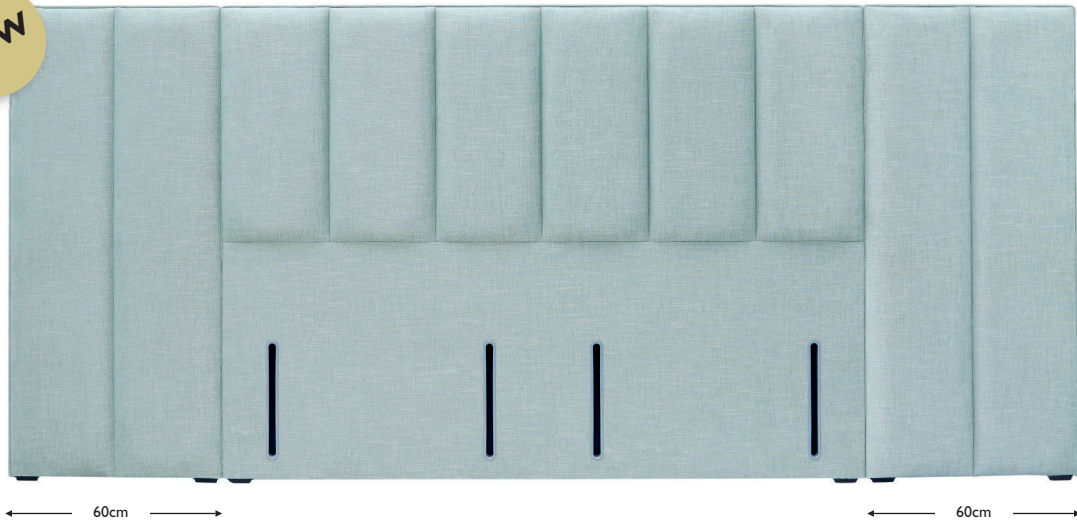

Height: Euro-slim/wide (132cm floor-to-top).
Strutted (77cm design height).
Shallow (107cm divan base-to-top).

Depth: 9cm.

Shown above in euro-slim, Tweed 400 Mustard upholstered fabric and standard contrasting black fabric.

NEW

Sophia

A stunning, gently curving headboard design, featuring vertical hand-piped detail.

Height: Euro-slim/wide (132cm floor-to-top).

Depth: 25cm including curve.

Shown above in euro-slim and Castello 800 Charcoal faux leather.

HEADBOARD

COLLECTION

NEW

Caroline

A deeply upholstered, extra-wide headboard with vertical panels and hand-piped detail, available as either kingsize or super king. This headboard comes in three parts - the centre panel (in the same width as your chosen divan base), plus two attachable side panels (each 60cm wide), to seamlessly make a bold design statement in your bedroom.