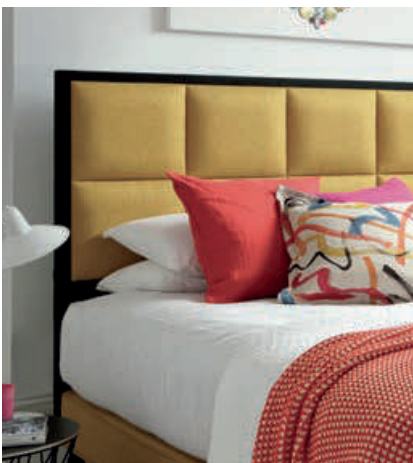

Alexandra shallow headboard with contrasting black border, in Tweed 400 Mustard upholstered fabric.