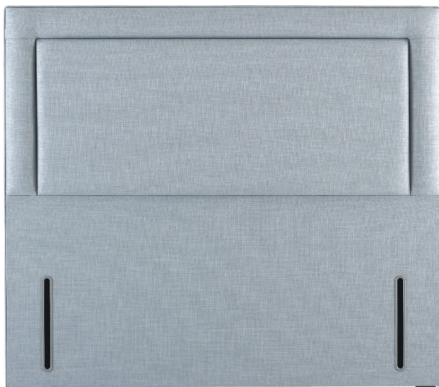

Depth: 9cm.

Shown above in euro-slim and Linoso 905 Beige upholstered fabric.

Petra

A deeply upholstered headboard with vertical piped detail.

Height: Euro-slim/wide (132cm floor-to-top).
Strutted (77cm design height).
Shallow (107cm divan base-to-top).

Depth: 9cm.

Shown above in strutted and Imperio 700 Lilac upholstered fabric.

HEADBOARD COLLECTION

Eleanor

A deeply-buttoned contemporary design, bordered with hand-piped detailing.

Height: Euro-slim/wide (132cm floor-to-top).
Strutted (77cm design height).
Shallow (107cm divan base-to-top).

Depth: 9cm.

Shown above in euro-slim and Linoso 804 Grey upholstered fabric.

Francesca

A deeply-cushioned headboard with four vertical panels.

Height: Euro-slim/wide (132cm floor-to-top).
Strutted (77cm design height).
Shallow (107cm divan base-to-top).

Depth: 9cm.

Shown above in euro-slim and Linoso 200 Red upholstered fabric.

Isobella

A deeply-cushioned centre panel, surrounded by a heavily-padded border and finished with hand-piped detail.

Height: Euro-slim/wide (132cm floor-to-top).
Strutted (77cm design height).
Shallow (107cm divan base-to-top).